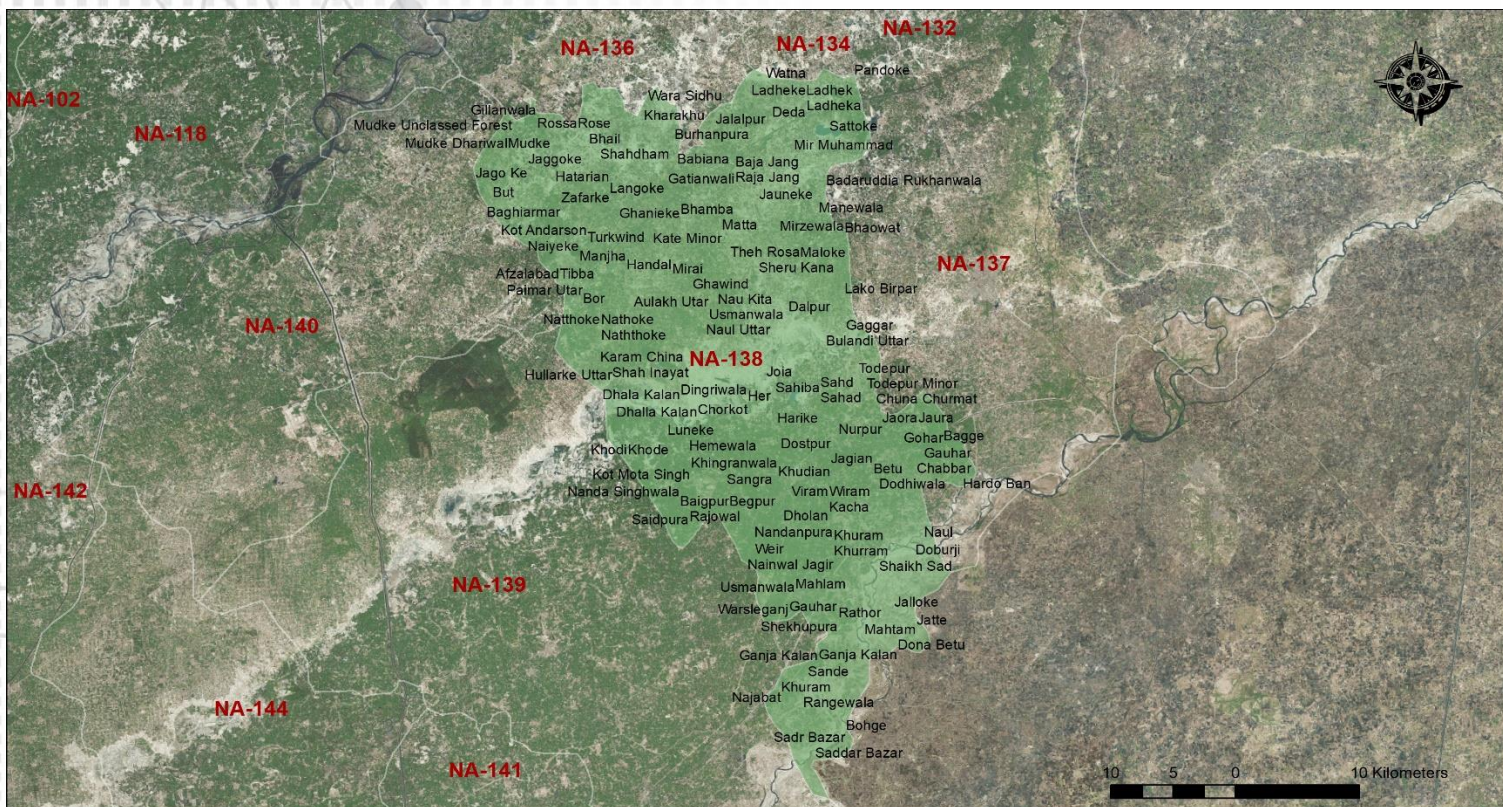

CONSTITUENCY PROFILE

NA-138 KASUR-II

PUNJAB

CONSTITUENCY
POPULATION

829,492

VOTER STATISTICS

Male

246,580

Female

181,025

Total

427,605

52%

of the total population
are registered as voters

POLLING STATIONS

111

Male

95

Female

132

Combined

338

Total

Number of polling stations where
registered voters exceed 1,200

AVERAGE VOTER
AT POLLING STATION

1,265

AVERAGE VOTER
AT POLLING BOOTH

446

LIST OF CONTESTING CANDIDATES

#	Name	Name of Political Party
1	Ibtisam Elahi Zaheer	Muttahidda Majlis-e-Amal Pakistan
2	Ishaq Shahid Islafnar	Tehreek-e-Labbaik Islam
3	Amjad Ali Tufail	Independent
4	Daood Anees Qureshi	Independent
5	Rabia Hashar	Roshan Pakistan League
6	Rashad Tufail	Pakistan Tehreek-e-Insaf
7	Rasheed Ahmad Khan	Pakistan Muslim League (Nawaz)
8	Sardar Liaquat Ali Dogar	Tehreek-e-Labaik Pakistan
9	Saima Daood	Independent
10	Imran Ali Khan Malik	Pakistan Peoples Party Parliamentarians
11	Muhammad Saleem Mehar	Independent
12	Muhammad Sharif Sabir	Pakistan Tehreek-e-Insaf Nazriati
13	Mazhar Rasheed Khan	Independent
14	Nasira Meo	Independent